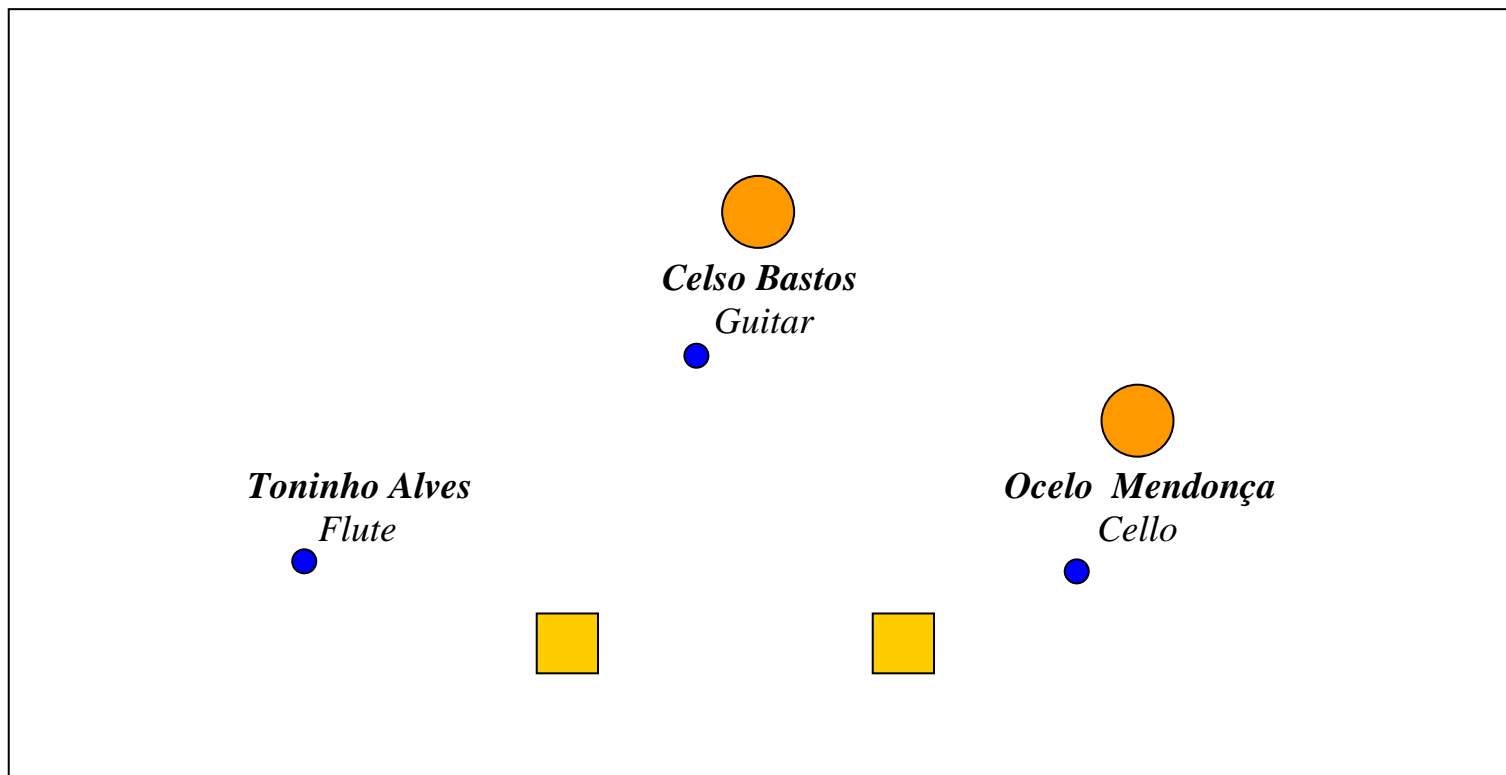

ALMA BRASILEIRA TRIO - STAGE MAP

● Pedestal

○ Chair

■ Monitor

PUBLIC

ALMA BRASILEIRA TRIO - INPUT E INSERT LIST

INSTRUMENT	MIC
Flute 1, Piccolo and Alto-Flute (Toninho Alves)	Balanced XLR
Flute 2 (Ocelo Mendonça)	Shure Headset or similar
Cello Line (Ocelo Mendonça)	Active D.I.
Cello Mic (Ocelo Mendonça)	Shure Sm-81
Guitar (Celso Bastos)	2 Balanceds XLR
Steel Guitar (Ocelo Mendonça)	Active D.I.
Voice (Toninho Alves)	Sm-58
Voice (Celso Bastos)	Sm-58